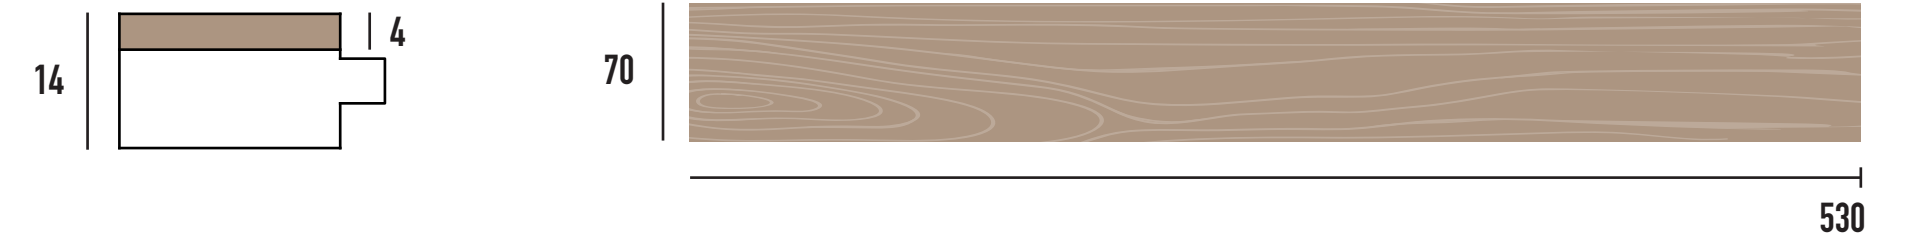

IDECKING DENIM

IDECKING TERRA

REGULAR INSTALLATION /
AB GRADE

ROVERE / OAK / CHENE / ROBLE

NOCE / WALNUT / NOYER / NOGAL

CHEVRON PATTERN /
AB GRADE

ROVERE / OAK / CHENE / ROBLE

NOCE / WALNUT / NOYER / NOGAL