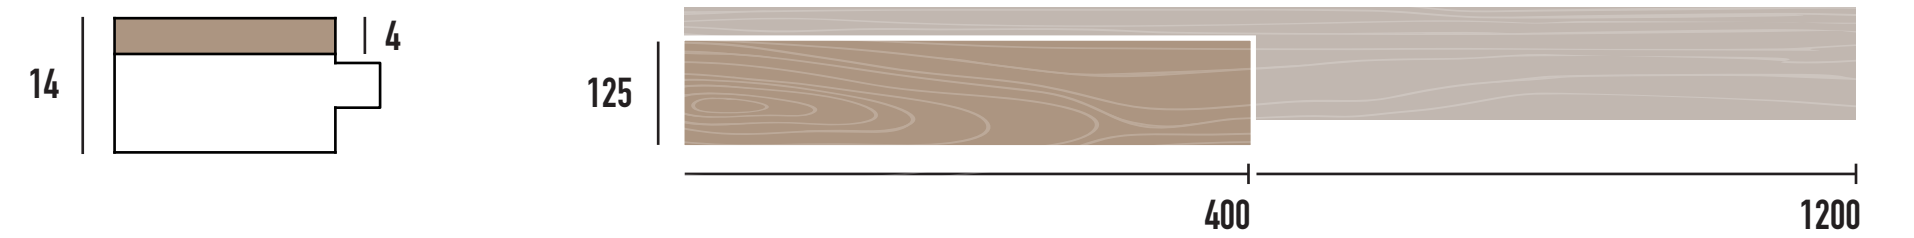

NOCE / WALNUT / NOYER / NOGAL