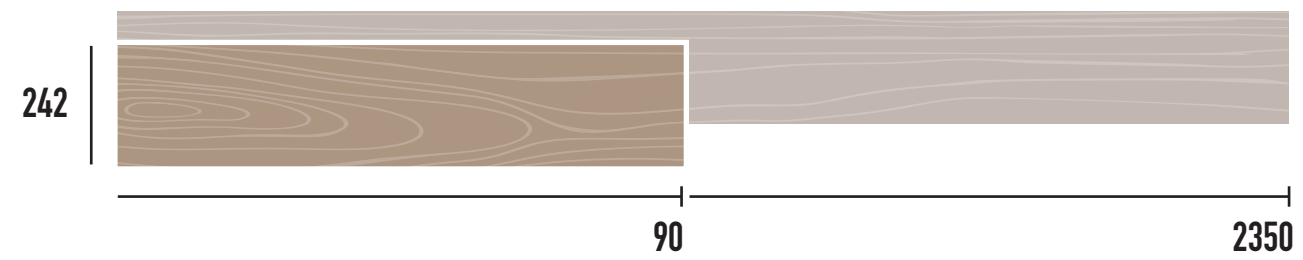

HERRINGBONE PATTERN /
AB GRADE

ROVERE / OAK / CHENE / ROBLE

NOCE / WALNUT / NOYER / NOGAL

REGULAR INSTALLATION /
CHARACTER GRADE

ROVERE / OAK / CHENE / ROBLE

REGULAR INSTALLATION /
RUSTIC GRADE

ROVERE / OAK / CHENE / ROBLE

NOCE / WALNUT / NOYER / NOGAL

GRADES SELECTION

No two pieces of wood are alike, even if they come from the same tree. Heartwood looks different than wood from the outer regions of the tree trunk. And depending on the wood species, wood from higher areas of the tree may have more knots than wood from further down. There are many criteria that define the typical character of a grade.

ELITE

Mixed grain, essentially even colour in connection with the typical features of the species. Possible small knots in some boards.

FIBRAMIX

Mixed grain. Some boards may show colour variations and knots. In the extra wide boards (from 140 mm width), knots maybe be even tight and open.