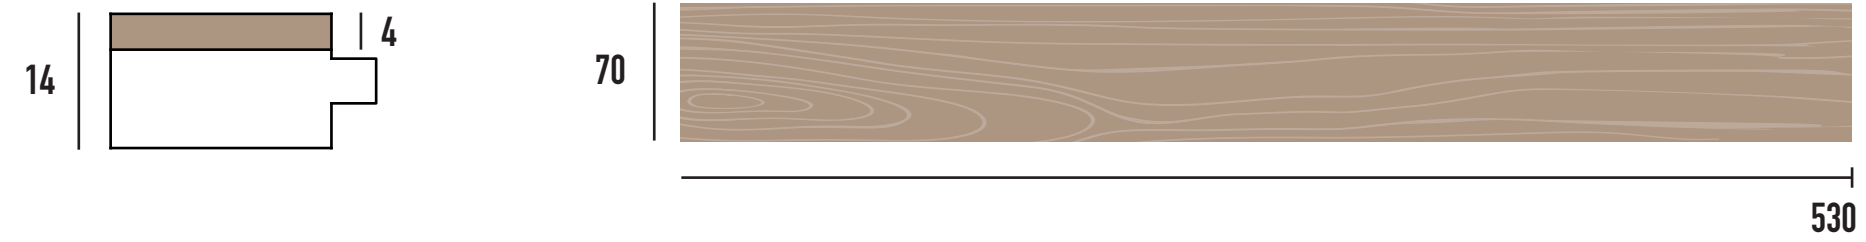

IDECKING DENIM

IDECKING TERRA

REGULAR INSTALLATION /
AB GRADE

ROVERE / OAK / CHENE / ROBLE

NOCE / WALNUT / NOYER / NOGAL

CHEVRON PATTERN /
AB GRADE

ROVERE / OAK / CHENE / ROBLE

NOCE / WALNUT / NOYER / NOGAL