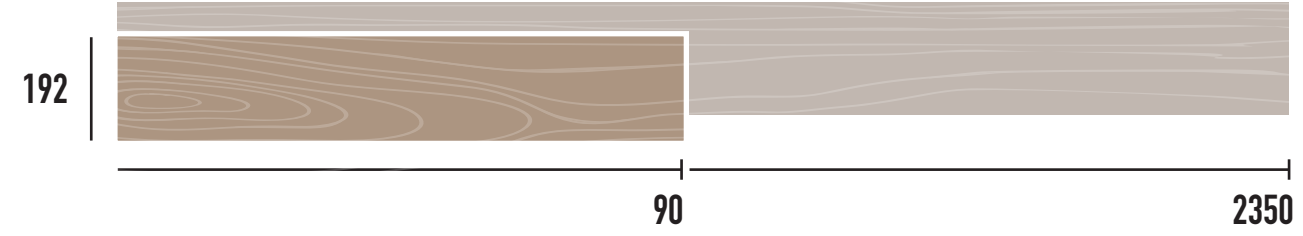

HERRINGBONE PATTERN /
AB GRADE

ROVERE / OAK / CHENE / ROBLE

NOCE / WALNUT / NOYER / NOGAL

REGULAR INSTALLATION /
CHARACTER GRADE

ROVERE / OAK / CHENE / ROBLE

REGULAR INSTALLATION /
RUSTIC GRADE

ROVERE / OAK / CHENE / ROBLE

NOCE / WALNUT / NOYER / NOGAL

GRADES SELECTION

No two pieces of wood are alike, even if they come from the same tree. Heartwood looks different than wood from the outer regions of the tree trunk. And depending on the wood species, wood from higher areas of the tree may have more knots than wood from further down. There are many criteria that define the typical character of a grade.

ELITE

Mixed grain, essentially even colour in connection with the typical features of the species. Possible small knots in some boards.

FIBRAMIX

Mixed grain. Some boards may show colour variations and knots. In the extra wide boards (from 140 mm width), knots maybe be even tight and open.