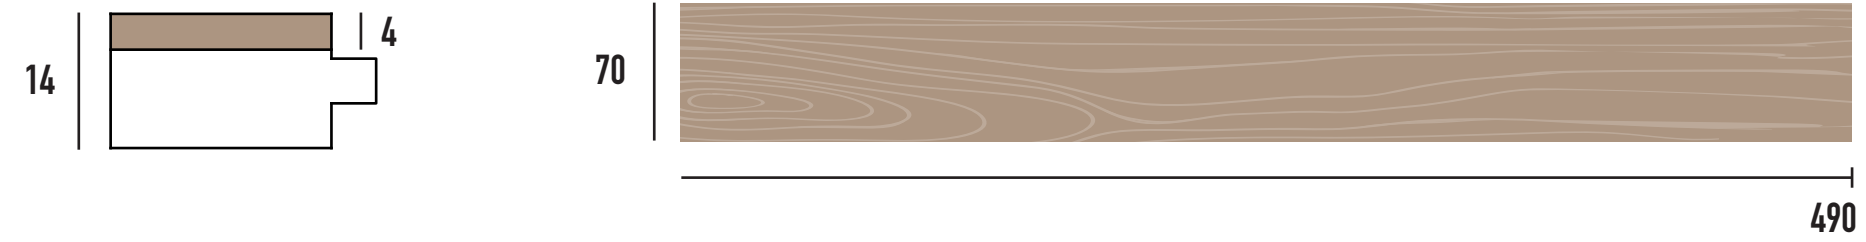

HERRINGBONE PATTERN /
AB GRADE

ROVERE / OAK / CHENE / ROBLE