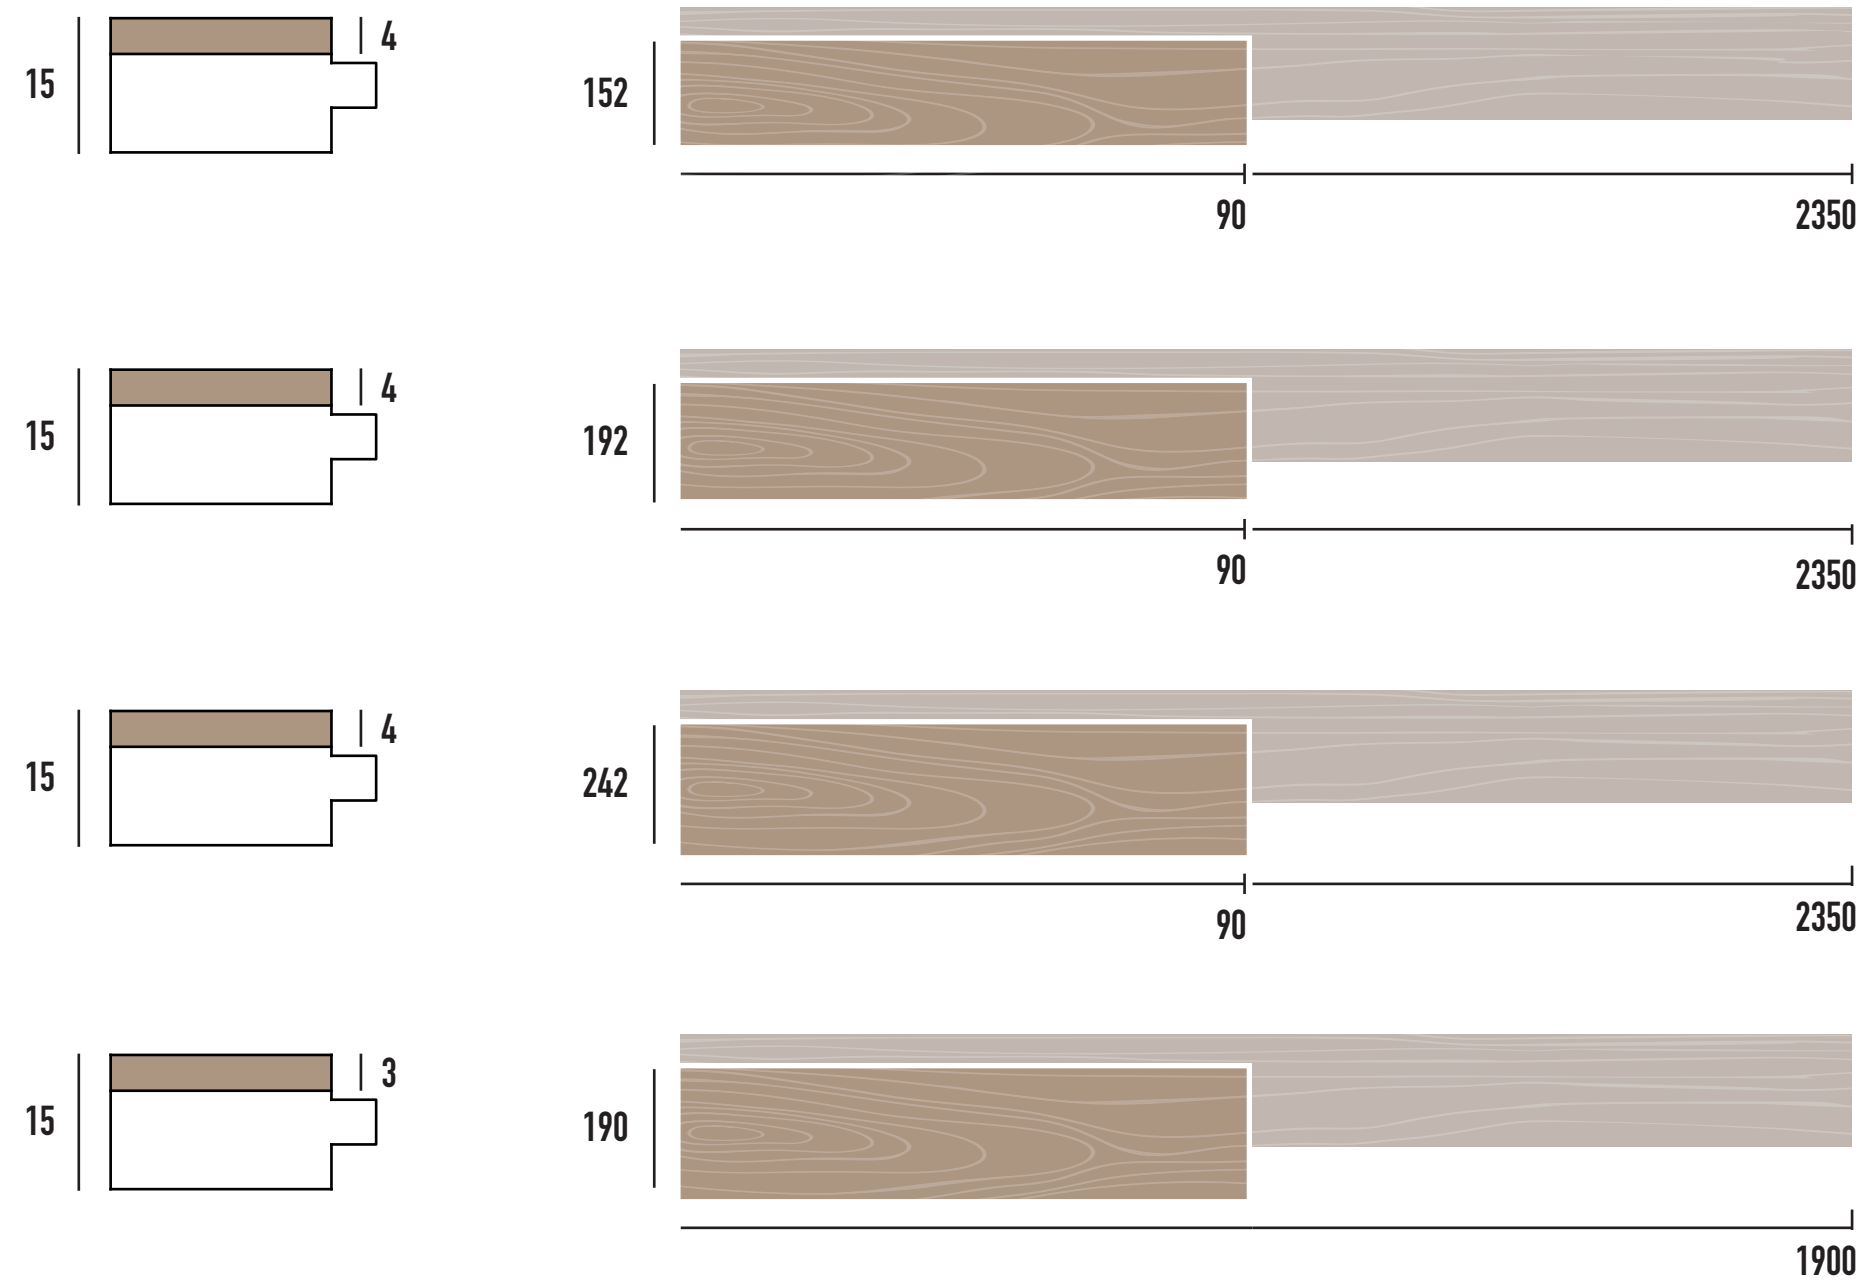

HERRINGBONE PATTERN /
AB GRADE

ROVERE / OAK / CHENE / ROBLE

NOCE / WALNUT / NOYER / NOGAL

REGULAR INSTALLATION /
CHARACTER GRADE

ROVERE / OAK / CHENE / ROBLE

REGULAR INSTALLATION /
RUSTIC GRADE

ROVERE / OAK / CHENE / ROBLE

NOCE / WALNUT / NOYER / NOGAL

GRADES SELECTION

No two pieces of wood are alike, even if they come from the same tree. Heartwood looks different than wood from the outer regions of the tree trunk. And depending on the wood species, wood from higher areas of the tree may have more knots than wood from further down. There are many criteria that define the typical character of a grade.

ELITE

Mixed grain, essentially even colour in connection with the typical features of the species. Possible small knots in some boards.

FIBRAMIX

Mixed grain. Some boards may show colour variations and knots. In the extra wide boards (from 140 mm width), knots maybe be even tight and open.