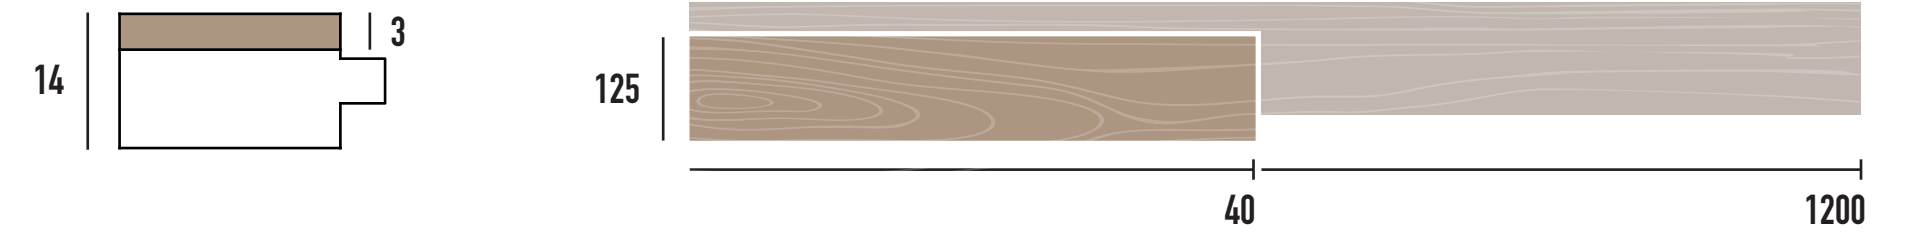

IDECKING DENIM

IDECKING TERRA

REGULAR INSTALLATION /
AB GRADE

ROVERE / OAK / CHENE / ROBLE

NOCE / WALNUT / NOYER / NOGAL

CHEVRON PATTERN /
AB GRADE

ROVERE / OAK / CHENE / ROBLE

NOCE / WALNUT / NOYER / NOGAL