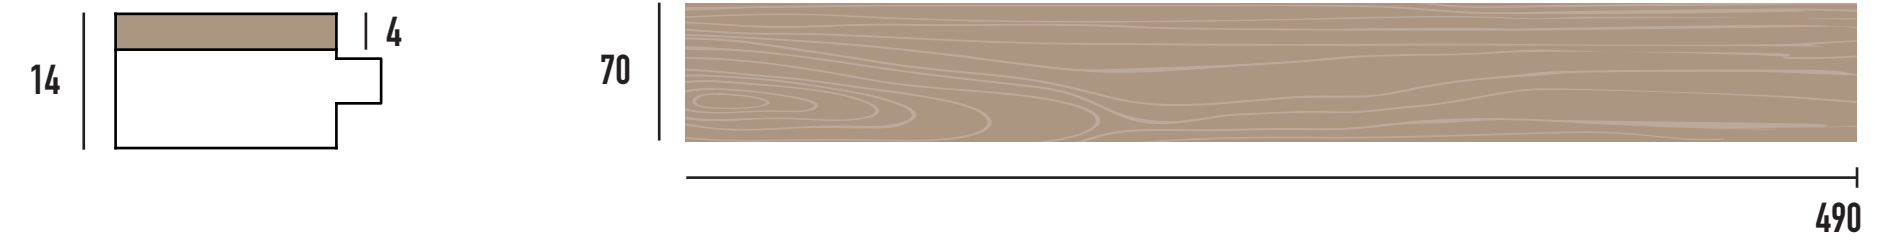

NOCE / WALNUT / NOYER / NOGAL