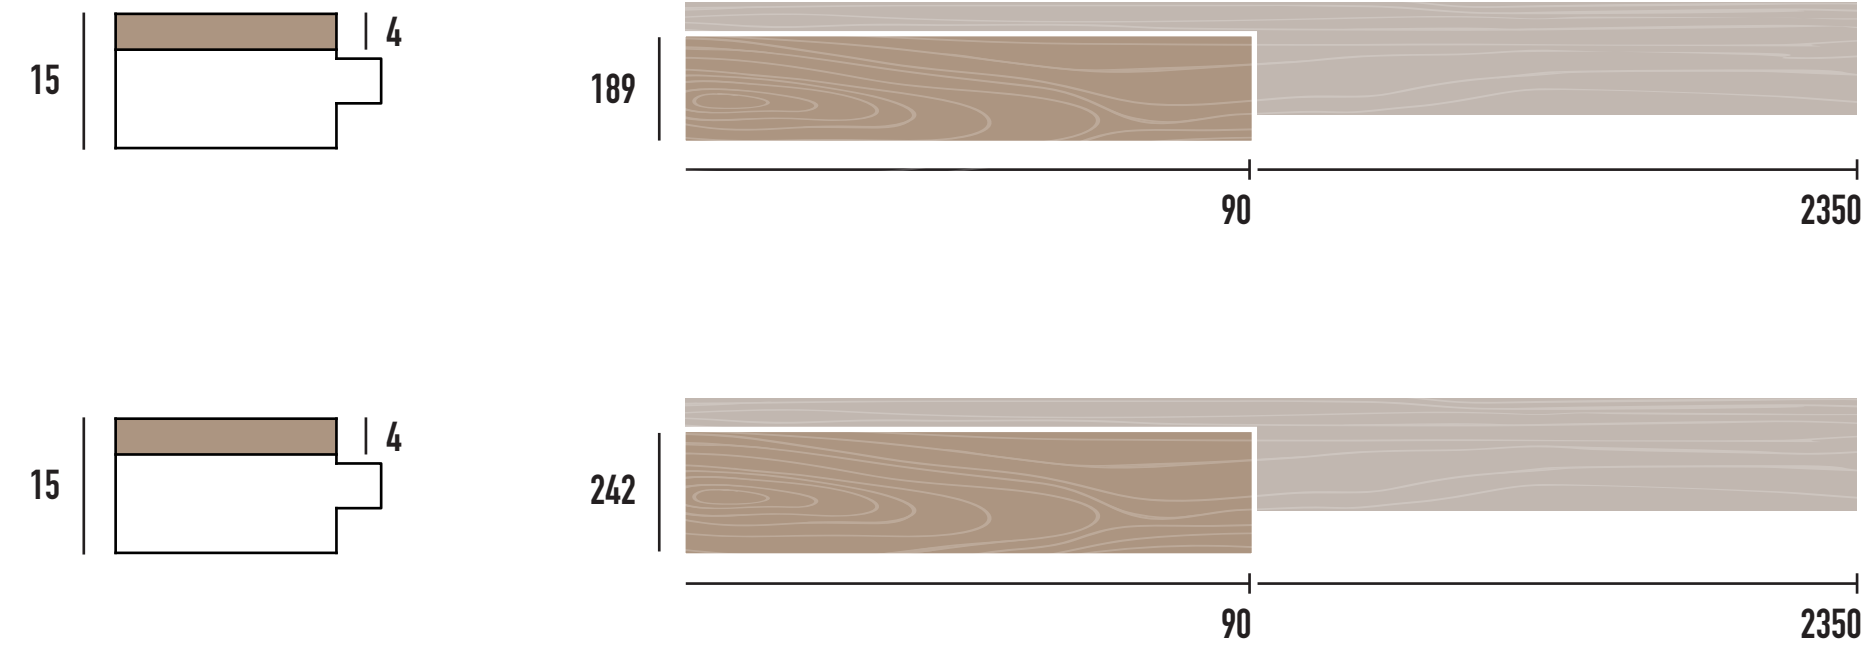

IDECKING DENIM

IDECKING TERRA

REGULAR INSTALLATION /
AB GRADE

ROVERE / OAK / CHENE / ROBLE

NOCE / WALNUT / NOYER / NOGAL

CHEVRON PATTERN /
AB GRADE

ROVERE / OAK / CHENE / ROBLE

NOCE / WALNUT / NOYER / NOGAL